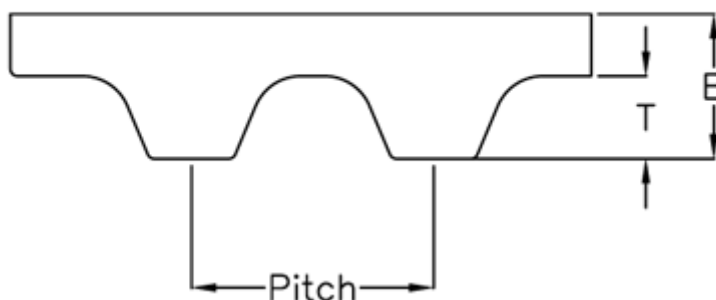

Article number: 602776291325

Description: Gates Timing Belt Synchropower PU25 T10DL 1320

Measures

Height B mm	= 7
Height T mm	= 2.5
Length	= 1320
Number of teeth	= 132
Pitch	= 10
Type	= PU 25 T10 DL 1320
Width	= 25